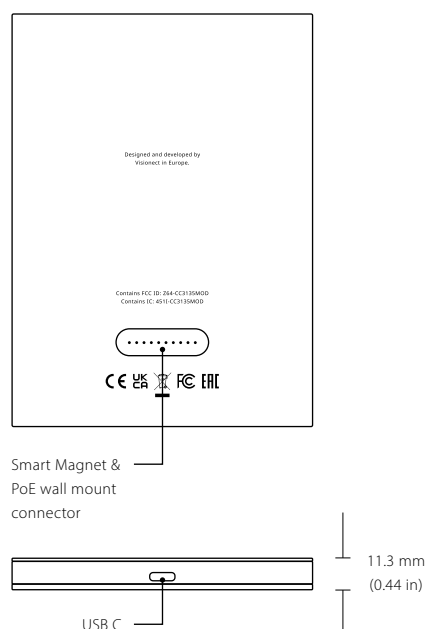

DISPLAY

- 6-inch (4:3 diagonal) interactive touch E Ink® electronic paper screen
- Full capacitive touch screen interface
- Portrait view
- High visibility and contrast (surface treatment: anti-glare hard-coated front-surface)
- 180° viewing angle
- Resolution: 1024 × 758 pixels
- Active Area (H/W): 3.57 × 4.82 in (90.581 × 122.368 mm)
- Pixel Pitch (H/W): 0.005 × 0.005 in (0.1195 × 0.1195 mm); equivalent to 212 ppi
- Pixel Configuration: Square
- 16 level grayscale
- Refresh rate: 750 ms (4 bit full screen) – 100 ms (1 bit partial)
- Front light

CASING

- High quality anodized aluminum casing
- Anti-reflective, high transmissive glass
- Color: Black, Gray

DIMENSIONS & WEIGHT

- Height: 5.63 in (142.9 mm)
- Width: 4.10 in (104.2 mm)
- Depth: 0.44 in (11.3 mm)
- Weight: 11.36 oz (322 g)