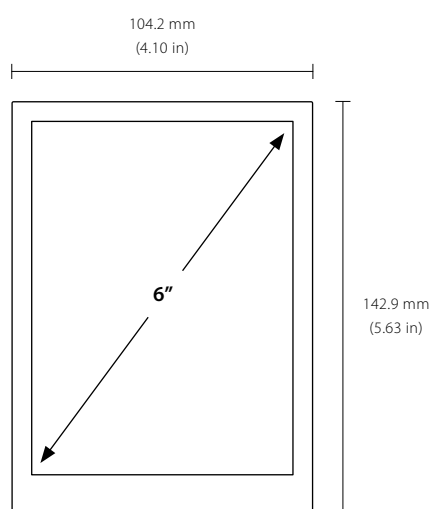

DISPLAY

- 6-inch (4:3 diagonal) interactive touch E Ink® electronic paper screen
- Full capacitive touch screen interface
- Portrait view
- High visibility and contrast (surface treatment: anti-glare hard-coated front-surface)
- 180° viewing angle
- Resolution: 1024 × 758 pixels
- Active Area (H/W): 3.57 × 4.82 in (90.581 × 122.368 mm)
- Pixel Pitch (H/W): 0.005 × 0.005 in (0.1195 × 0.1195 mm); equivalent to 212 ppi
- Pixel Configuration: Square
- 16 level grayscale
- Refresh rate: 750 ms (4 bit full screen) – 100 ms (1 bit partial)
- Front light

CASING

- High quality anodized aluminum casing
- Anti-reflective, high transmissive glass
- Color: Black, Gray

DIMENSIONS & WEIGHT

- Height: 5.63 in (142.9 mm)
- Width: 4.10 in (104.2 mm)
- Depth: 0.44 in (11.3 mm)
- Weight: 11.36 oz (322 g)